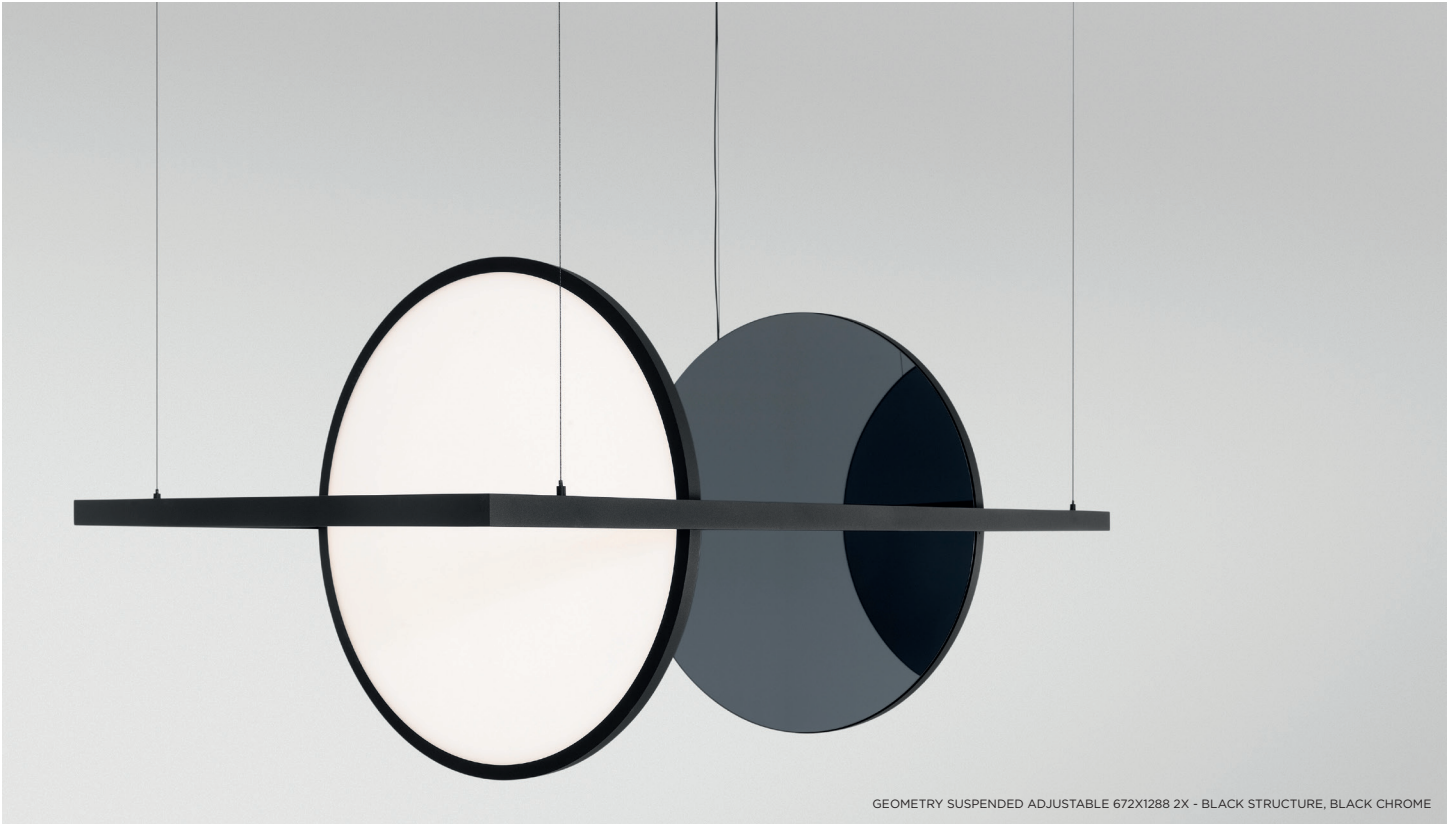

DESIGNED BY FLORENT COIRIER & STIG MYLER

# GEOMETRY

*Illusion of being, entity of light.*

 **MODULAR**  
LIGHTING —  
INSTRUMENTS

*Discover more*

GEOMETRY SUSPENDED ADJUSTABLE 672X1288 2X - BLACK STRUCTURE, BLACK CHROME

GEOMETRY SUSPENDED ADJUSTABLE 672X1288 2X - BLACK STRUCTURE, BLACK STRUCTURE

GEOMETRY SUSPENDED ADJUSTABLE 672 - WHITE STRUCTURE, SILVER CHROME

GEOMETRY SUSPENDED ADJUSTABLE 672 - BLACK STRUCTURE, BLACK CHROME

GEOMETRY SUSPENDED

GEOMETRY SUSPENDED ADJUSTABLE 672X672 - BLACK STRUCTURE, BLACK CHROME

GEOMETRY SUSPENDED ADJUSTABLE 672X672 - BLACK STRUCTURE, BLACK STRUCTURE

GEOMETRY SUSPENDED ADJUSTABLE 672X1288 2X - BLACK STRUCTURE, BLACK CHROME

GEOMETRY SUSPENDED ADJUSTABLE 672X1288 2X - WHITE STRUCTURE, WHITE STRUCTURE