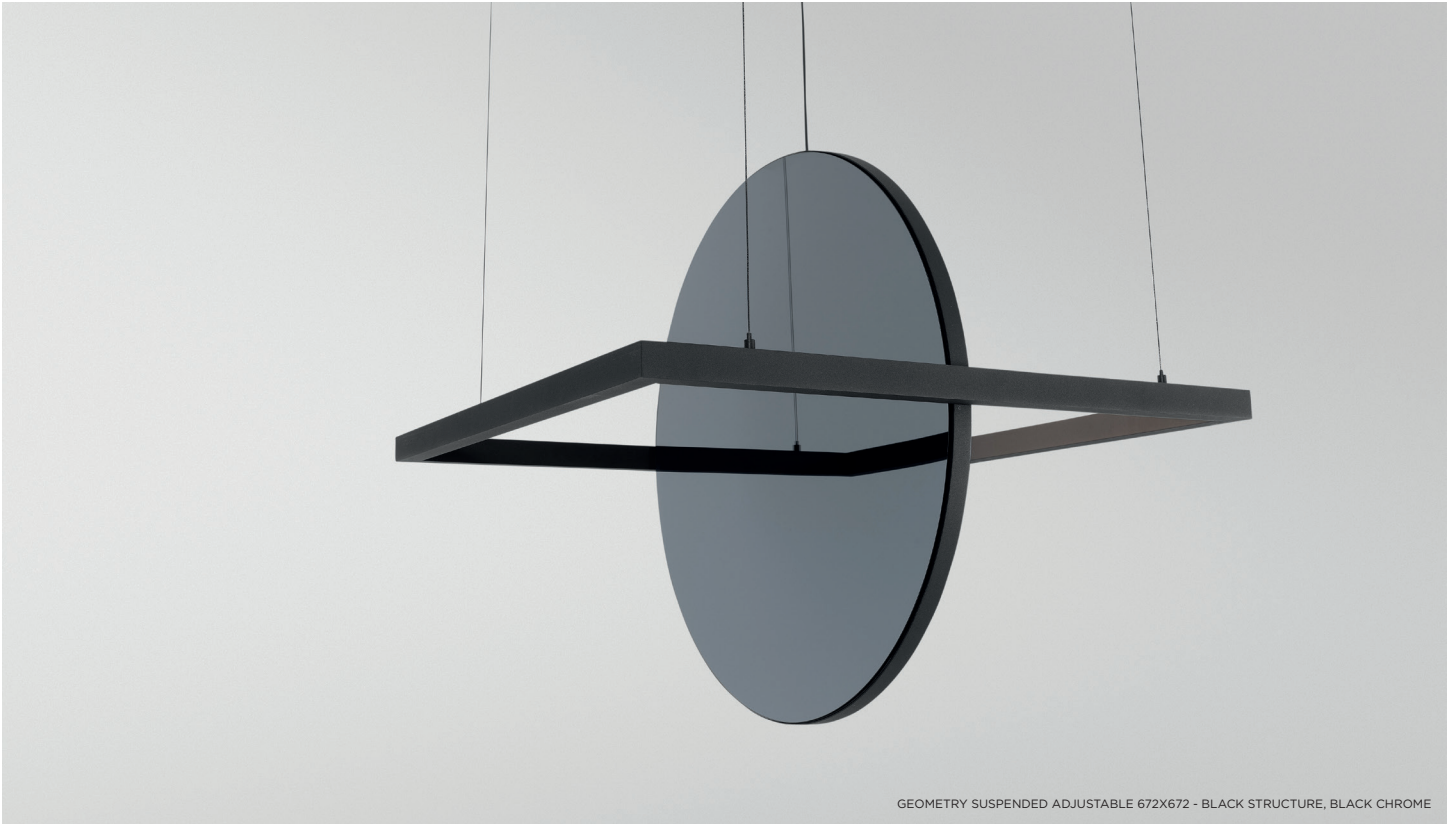

# GEOMETRY

*Illusion of being, entity of light.*

 **MODULAR**  
LIGHTING —  
INSTRUMENTS

*Discover more*

GEOMETRY SUSPENDED ADJUSTABLE 672X1288 2X - BLACK STRUCTURE, BLACK CHROME

GEOMETRY SUSPENDED ADJUSTABLE 672X1288 2X - BLACK STRUCTURE, BLACK STRUCTURE

GEOMETRY SUSPENDED ADJUSTABLE 672 - WHITE STRUCTURE, SILVER CHROME

GEOMETRY SUSPENDED ADJUSTABLE 672 - BLACK STRUCTURE, BLACK CHROME

GEOMETRY SUSPENDED

GEOMETRY SUSPENDED ADJUSTABLE 672X672 - BLACK STRUCTURE, BLACK CHROME

GEOMETRY SUSPENDED ADJUSTABLE 672X672 - BLACK STRUCTURE, BLACK STRUCTURE

GEOMETRY SUSPENDED ADJUSTABLE 672X1288 2X - BLACK STRUCTURE, BLACK CHROME

GEOMETRY SUSPENDED ADJUSTABLE 672X1288 2X - WHITE STRUCTURE, WHITE STRUCTURE