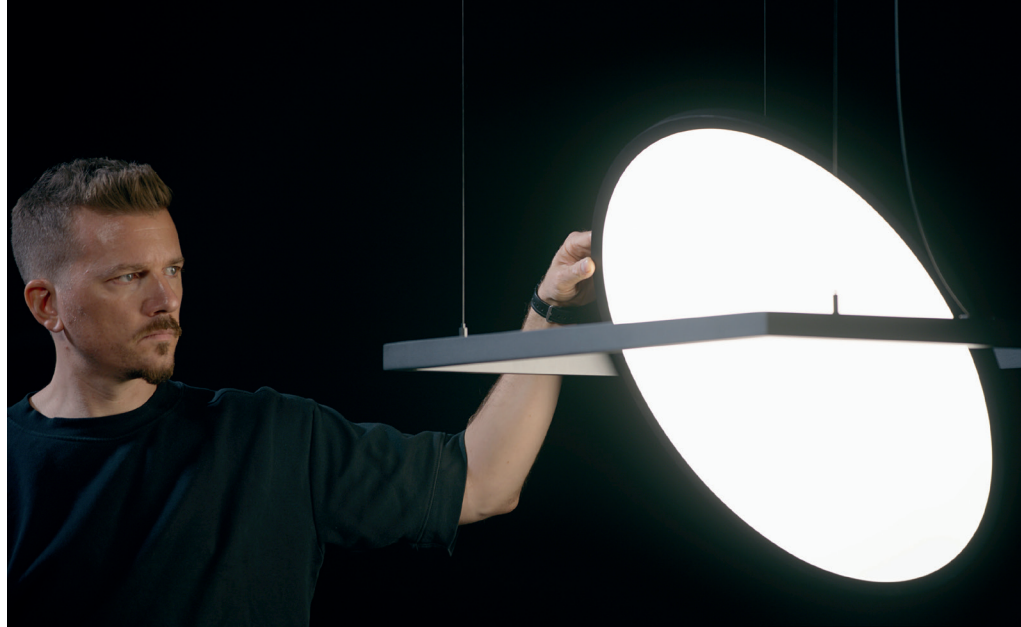

“*I try to create a vocabulary of shapes, so that they talk to each other. With simple things you can make many things, and therein lies the magic.*”

FLORENT COIRIER - France